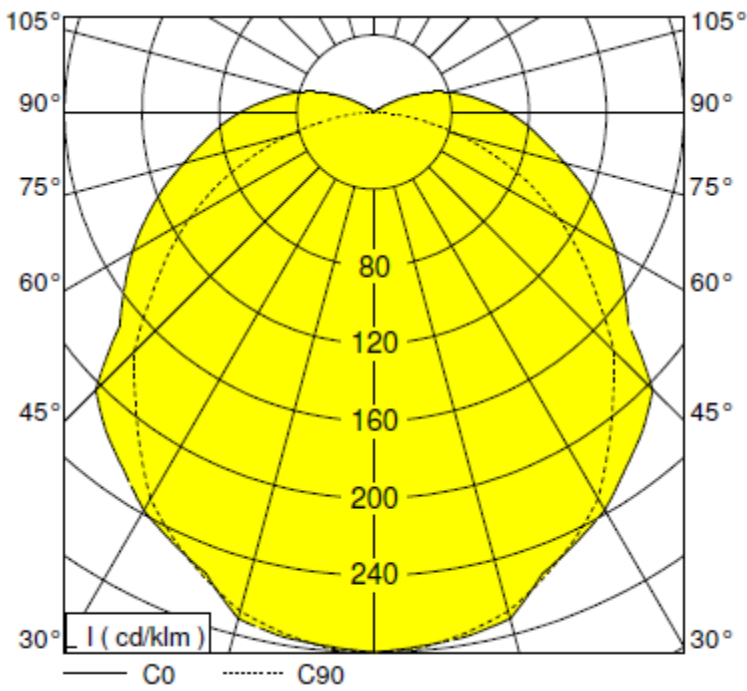

LEDBATT6/DIM	6FT 8475LM 75W LED BATTEN 850 DD
LEDBATT6E3/DIM	6FT 8475LM 75W LED BATTEN 850 DD E3
LEDDIFF4	4FT LED BATTEN DIFFUSER PC
LEDDIFF5	5FT LED BATTEN DIFFUSER PC
LEDDIFF6	6FT LED BATTEN DIFFUSER PC
LEDDIIFCLIP	LED BATTEN DIFFUSER SUPPORT CLIPS PACK OF 4
LEDREFL4	4FT LED BATTEN STEEL REF (2 REQ)
LEDREFL5	5FT LED BATTEN STEEL REF (2 REQ)
LEDREFL6	6FT LED BATTEN STEEL REF (2 REQ)

PHOTOMETRIC DATA

Date completed by manufacturer: 29 September 2016