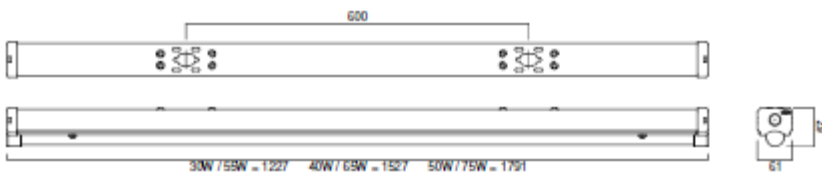

LEDBATT6/DIM	6FT 8475LM 75W LED BATTEN 850 DD
LEDBATT6E3/DIM	6FT 8475LM 75W LED BATTEN 850 DD E3
LEDDIFF4	4FT LED BATTEN DIFFUSER PC
LEDDIFF5	5FT LED BATTEN DIFFUSER PC
LEDDIFF6	6FT LED BATTEN DIFFUSER PC
LEDDIIFCLIP	LED BATTEN DIFFUSER SUPPORT CLIPS PACK OF 4
LEDREFL4	4FT LED BATTEN STEEL REF (2 REQ)
LEDREFL5	5FT LED BATTEN STEEL REF (2 REQ)
LEDREFL6	6FT LED BATTEN STEEL REF (2 REQ)

PHOTOMETRIC DATA

Date completed by manufacturer: 29 September 2016